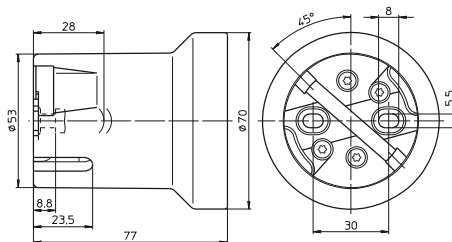

E40 Porcelain Lampholders

For incandescent lamps with base E40

Nominal rating: 18/500/5 kV

Screw terminals: 1.5–4 mm²

Spring loaded central contact

E40 lampholders

Material: porcelain, white, T270

Oblong holes for screws M5

Weight: 224/229.3/224/229.3 g

Unit: 48 pcs.

Type: 12800/12801

Ref. No.: 108208

Ref. No.: 107780 with lamp safety catch

With steel thread

Ref. No.: 532602

Ref. No.: 532603 with lamp safety catch

E40 lampholders

Material: porcelain, white, T270

Fixing bracket with slots for screws M5

Weight: 252.3/243/252.3/243 g

Unit: 48 pcs.

Type: 12810/12811

Ref. No.: 108374

Ref. No.: 108375 with lamp safety catch

With steel thread

Ref. No.: 532604

Ref. No.: 532605 with lamp safety catch

E40 lampholders

Material: porcelain, white, T270

Fixing bracket with tapped holes for screws M5

With lamp safety catch

Weight: 252.8 g, unit: 48 pcs.