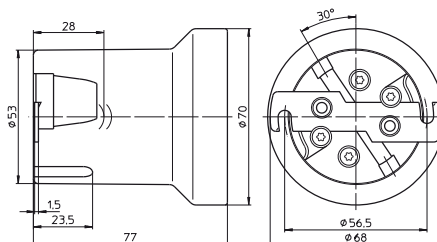

E40 Porcelain Lampholders

For incandescent lamps with base E40

Nominal rating: 18/500/5 kV

Screw terminals: 1.5–4 mm²

Spring loaded central contact

E40 lampholders

Material: porcelain, white, T270

Oblong holes for screws M5

Weight: 224/229.3/224/229.3 g

Unit: 48 pcs.

Type: 12800/12801

Ref. No.: 108208

Ref. No.: 107780 with lamp safety catch

With steel thread

Ref. No.: 532602

Ref. No.: 532603 with lamp safety catch

E40 lampholders

Material: porcelain, white, T270

Fixing bracket with slots for screws M5

Weight: 252.3/243/252.3/243 g

Unit: 48 pcs.

Type: 12810/12811

Ref. No.: 108374

Ref. No.: 108375 with lamp safety catch

With steel thread

Ref. No.: 532604

Ref. No.: 532605 with lamp safety catch

E40 lampholders

Material: porcelain, white, T270

Fixing bracket with tapped holes for screws M5

With lamp safety catch

Weight: 252.8 g, unit: 48 pcs.