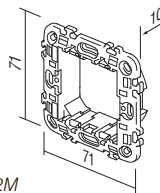

MOUNTING FRAME WITH CLAWS 2M

- mounting frame 2M with claws
- for mounting on boxes Ø60 (DE..) with claws
- possible horizontal or vertical combinations 2x2M, 3x2M and 4x2M
- suitable for assembling with cover plates LINE and SOFT
- in accordance with EN 60669-1

NOSILEC BREZ VIJAKOV 2M

NM21

- nosilec 2M brez vijakov in brez krepeljcev
- montaža v doze Ø60 (HE.., BE..) s vijaki
- možno horizontalno ali vertikalno nizanje 2x2M, 3x2M in 4x2M
- primeren za sestavo z okvirji LINE in SOFT
- ustreza EN 60669-1

MOUNTING FRAME WITHOUT SCREWS 2M

- mounting frame 2M without screws and without claws
- for mounting on boxes Ø60 (HE.., BE..) with screws
- possible horizontal or vertical combinations 2x2M, 3x2M and 4x2M
- suitable for assembling with cover plates LINE and SOFT
- in accordance with EN 60669-1

MOUNTING FRAME METAL WITH CLAWS 2M

- metal mounting frame 2M with claws - stiff version
- for mounting on boxes Ø60 (DE..) with claws
- possible horizontal or vertical combinations 2x2M, 3x2M and 4x2M
- suitable for assembling with cover plates PURE, LINE and SOFT
- in accordance with EN 60669-1