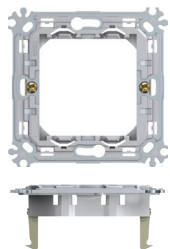

NOSILEC KOVINSKI S KREMPELJCI 2M