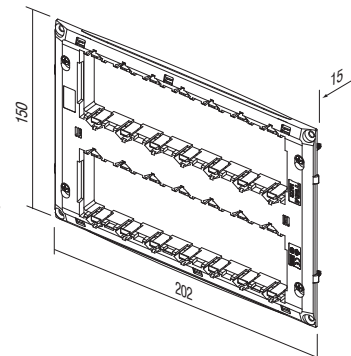

- mounting frame 3M with screws
- for mounting on rectangular boxes 3M
- suitable for assembling with cover plates PURE, LINE and SOFT
- in accordance with EN 60669-1

NM40

NOSILEC Z VIJAKI 4M

- nosilec 4M z vijaki
- montaža v pravokotne doze velikosti 4M
- primeren za sestavo z okvirji PURE, LINE in SOFT
- ustreza EN 60669-1

MOUNTING FRAME WITH SCREWS 4M

- mounting frame 4M with screws
- for mounting on rectangular boxes 4M
- suitable for assembling with cover plates PURE, LINE and SOFT
- in accordance with EN 60669-1

NM70

NOSILEC Z VIJAKI 7M

- nosilec 7M z vijaki
- montaža v pravokotne doze velikosti 7M
- primeren za sestavo z okvirji PURE, LINE in SOFT
- ustreza EN 60669-1

MOUNTING FRAME WITH SCREWS 7M

- mounting frame 7M with screws
- for mounting on rectangular boxes 7M
- suitable for assembling with cover plates PURE, LINE and SOFT
- in accordance with EN 60669-1

NM72

NOSILEC Z VIJAKI 2x7M

- nosilec 2x7M z vijaki
- montaža v pravokotne doze velikosti 2x7M
- primeren za sestavo z okvirjem SOFT OS72
- ustreza EN 60669-1

MOUNTING FRAME WITH SCREWS 2x7M

- mounting frame 2x7M with screws
- for mounting on rectangular boxes 2x7M
- suitable for assembling with cover plate SOFT OS72
- in accordance with EN 60669-1