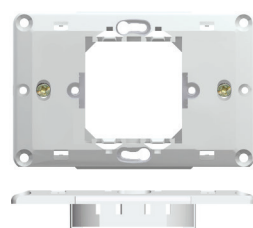

MOUNTING FRAME WITH CLAWS 2/3M

- mounting frame 2/3M with claws
- for mounting on boxes Ø60 (DE..) with claws
- suitable for assembling with cover plates PURE, LINE and SOFT
- in accordance with EN 60669-1