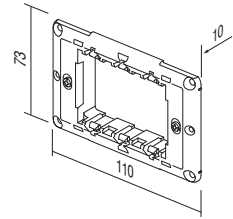

MOUNTING FRAME METAL WITHOUT SCREWS 2M

- metal mounting frame 2M without screws and without claws - stiff version
- for mounting on boxes Ø60 (HE.., BE..) with claws
- possible horizontal or vertical combinations 2x2M, 3x2M and 4x2M
- suitable for assembling with cover plates PURE, LINE and SOFT
- in accordance with EN 60669-1

M O U N T I N G F R A M E S N M

NM30

NOSILEC Z VIJAKI 3M

- nosilec 3M z vijaki
- montaža v pravokotne doze velikosti 3M
- primeren za sestavo z okvirji PURE, LINE in SOFT
- ustreza EN 60669-1

MOUNTING FRAME WITH SCREWS 3M

- mounting frame 3M with screws
- for mounting on rectangular boxes 3M
- suitable for assembling with cover plates PURE, LINE and SOFT
- in accordance with EN 60669-1

NM40

NOSILEC Z VIJAKI 4M

- nosilec 4M z vijaki
- montaža v pravokotne doze velikosti 4M
- primeren za sestavo z okvirji PURE, LINE in SOFT
- ustreza EN 60669-1