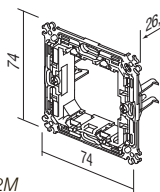

MOUNTING FRAME WITHOUT SCREWS 2M

- mounting frame 2M without screws and without claws
- for mounting on boxes Ø60 (HE.., BE..) with screws
- possible horizontal or vertical combinations 2x2M, 3x2M and 4x2M
- suitable for assembling with cover plates LINE and SOFT
- in accordance with EN 60669-1

NOSILEC KOVINSKI S KREMPELJCI 2M

NM24

- kovinski nosilec 2M s krepeljci - toga izvedba
- montaža v doze Ø60 (DE..) s krepeljci
- možno horizontalno ali vertikalno nizanje 2x2M, 3x2M in 4x2M
- primeren za sestavo z okvirji PURE, LINE in SOFT
- ustreza EN 60669-1

MOUNTING FRAME METAL WITH CLAWS 2M

- metal mounting frame 2M with claws - stiff version
- for mounting on boxes Ø60 (DE..) with claws
- possible horizontal or vertical combinations 2x2M, 3x2M and 4x2M
- suitable for assembling with cover plates PURE, LINE and SOFT
- in accordance with EN 60669-1

MOUNTING FRAME METAL WITHOUT SCREWS 2M

- metal mounting frame 2M without screws and without claws - stiff version
- for mounting on boxes Ø60 (HE.., BE..) with claws
- possible horizontal or vertical combinations 2x2M, 3x2M and 4x2M
- suitable for assembling with cover plates PURE, LINE and SOFT
- in accordance with EN 60669-1