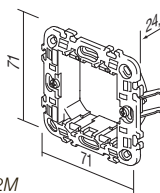

NOSILEC S KREMPELJCI 2M

NM20

- nosilec 2M s krepeljci
- montaža v doze Ø60 (DE..) s krepeljci
- možno horizontalno ali vertikalno nizanje 2x2M, 3x2M in 4x2M
- primeren za sestavo z okvirji LINE in SOFT
- ustreza EN 60669-1

MOUNTING FRAME WITH CLAWS 2M

- mounting frame 2M with claws
- for mounting on boxes Ø60 (DE..) with claws
- possible horizontal or vertical combinations 2x2M, 3x2M and 4x2M
- suitable for assembling with cover plates LINE and SOFT
- in accordance with EN 60669-1

NOSILEC BREZ VIJAKOV 2M

NM21

- nosilec 2M brez vijakov in brez krepeljcev
- montaža v doze Ø60 (HE.., BE..) s vijaki
- možno horizontalno ali vertikalno nizanje 2x2M, 3x2M in 4x2M
- primeren za sestavo z okvirji LINE in SOFT
- ustreza EN 60669-1

MOUNTING FRAME WITHOUT SCREWS 2M

- mounting frame 2M without screws and without claws
- for mounting on boxes Ø60 (HE.., BE..) with screws
- possible horizontal or vertical combinations 2x2M, 3x2M and 4x2M
- suitable for assembling with cover plates LINE and SOFT
- in accordance with EN 60669-1