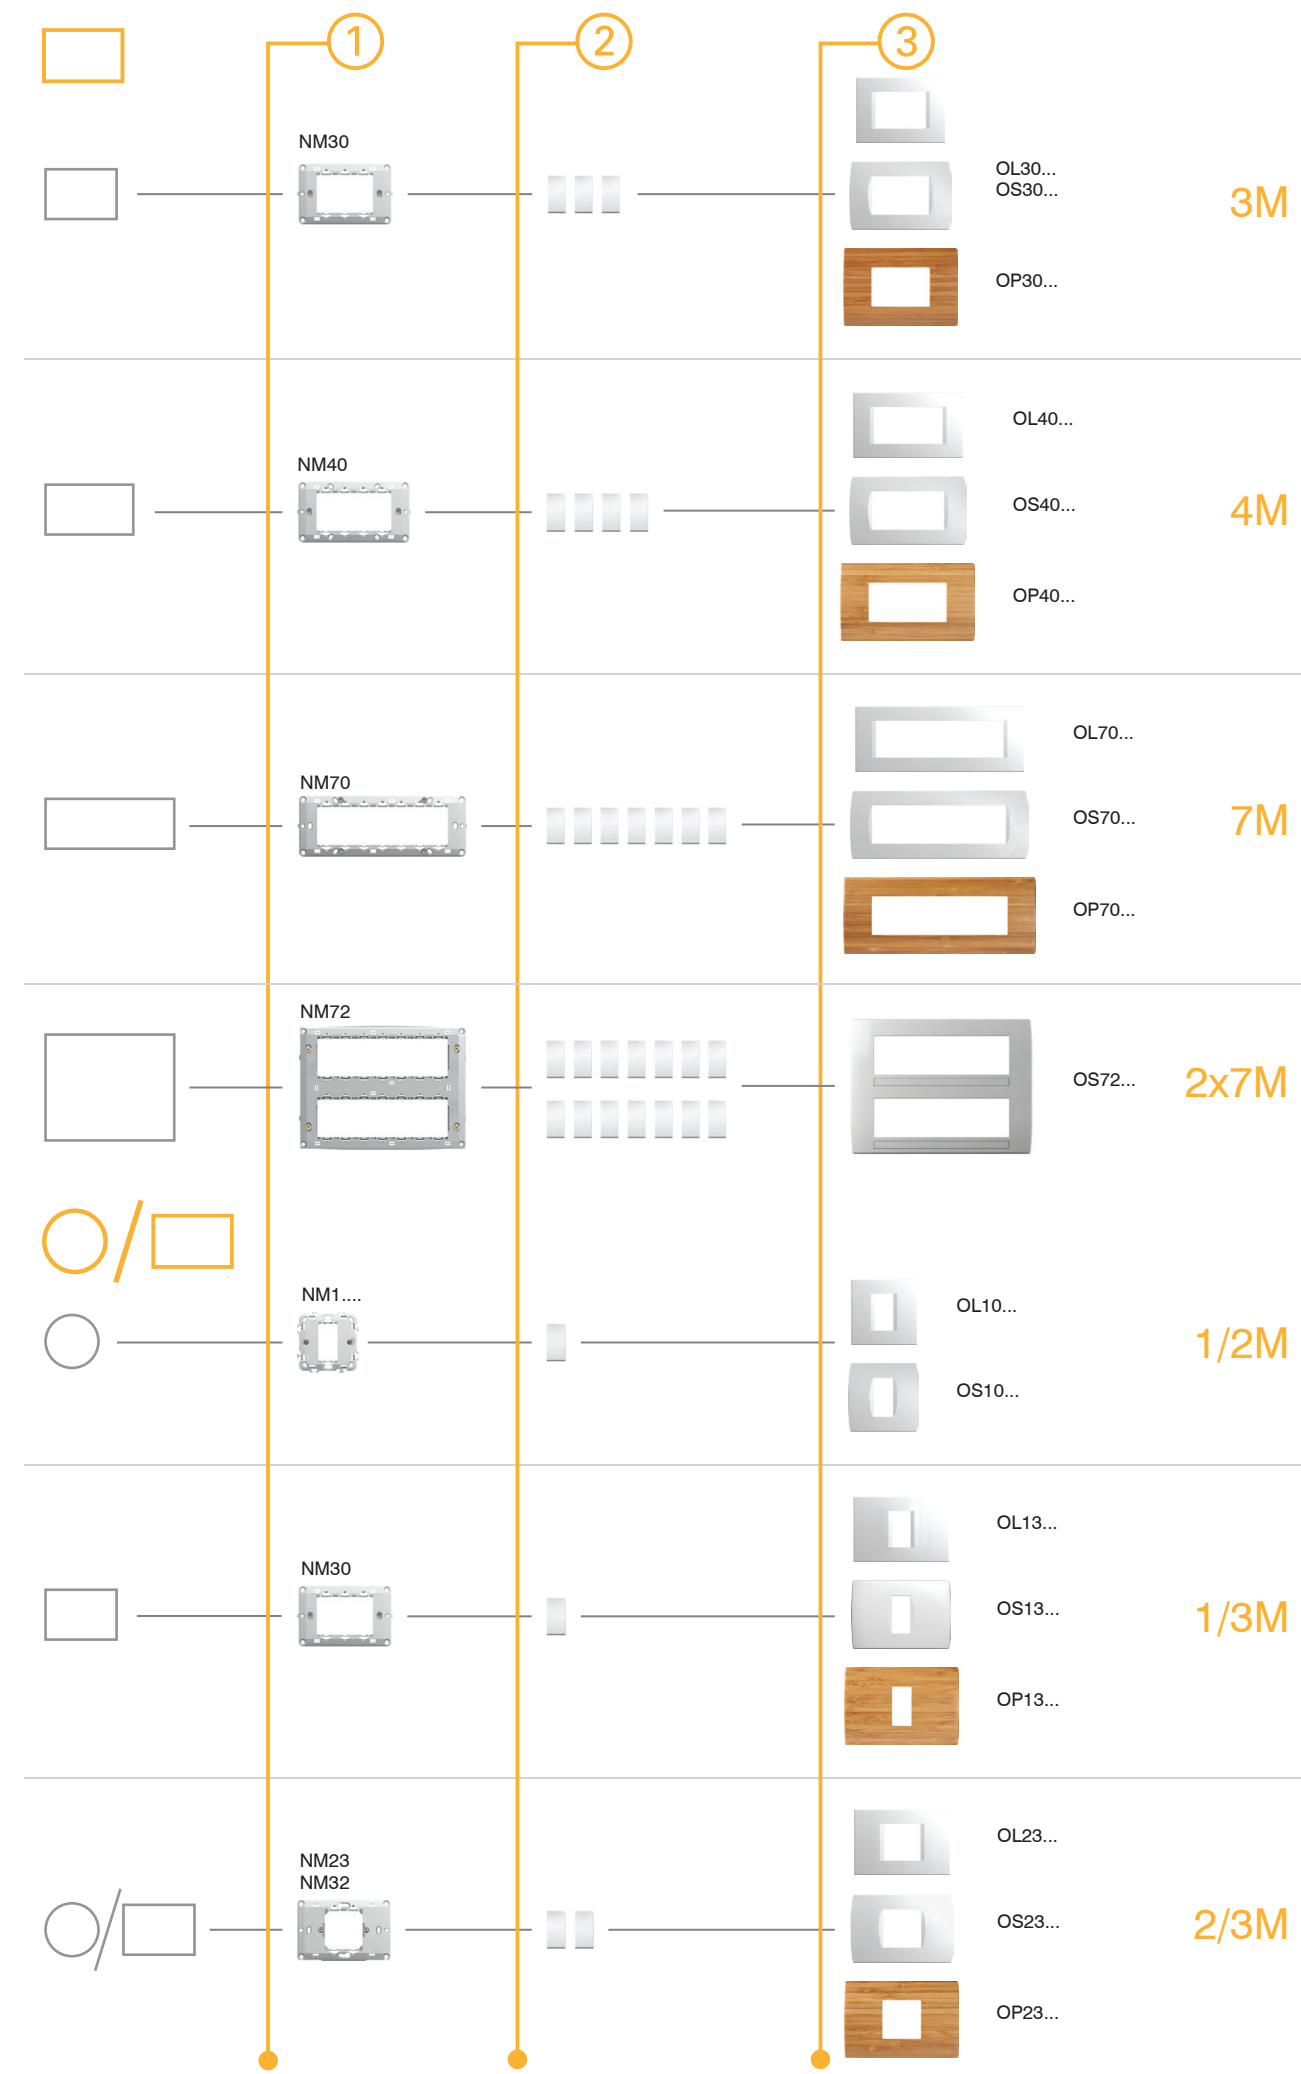

C O M B I N A T I O N S