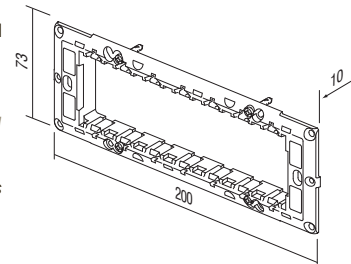

MOUNTING FRAME METAL WITHOUT SCREWS 2M

- metal mounting frame 2M without screws and without claws - stiff version
- for mounting on boxes Ø60 (HE.., BE..) with claws
- possible horizontal or vertical combinations 2x2M, 3x2M and 4x2M
- suitable for assembling with cover plates PURE, LINE and SOFT
- in accordance with EN 60669-1

- mounting frame 3M with screws
- for mounting on rectangular boxes 3M
- suitable for assembling with cover plates PURE, LINE and SOFT
- in accordance with EN 60669-1

NM40

NOSILEC Z VIJAKI 4M

- nosilec 4M z vijaki
- montaža v pravokotne doze velikosti 4M
- primeren za sestavo z okvirji PURE, LINE in SOFT
- ustreza EN 60669-1

MOUNTING FRAME WITH SCREWS 4M

- mounting frame 4M with screws
- for mounting on rectangular boxes 4M
- suitable for assembling with cover plates PURE, LINE and SOFT
- in accordance with EN 60669-1

NM70

NOSILEC Z VIJAKI 7M

- nosilec 7M z vijaki
- montaža v pravokotne doze velikosti 7M
- primeren za sestavo z okvirji PURE, LINE in SOFT
- ustreza EN 60669-1

MOUNTING FRAME WITH SCREWS 7M

- mounting frame 7M with screws
- for mounting on rectangular boxes 7M
- suitable for assembling with cover plates PURE, LINE and SOFT
- in accordance with EN 60669-1