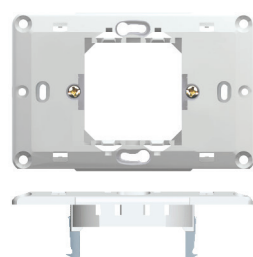

MOUNTING FRAME WITHOUT SCREWS 1/2M

- mounting frame 1/2M without screws and without claws
- for mounting on boxes Ø60 (HE.., BE..) with screws
- suitable for assembling with cover plates LINE and SOFT
- in accordance with EN 60669-1