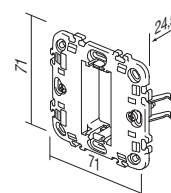

- nosilec 7M z vijaki
- montaža v pravokotne doze velikosti 7M
- primeren za sestavo z okvirji PURE, LINE in SOFT
- ustreza EN 60669-1

MOUNTING FRAME WITH SCREWS 7M

- mounting frame 7M with screws
- for mounting on rectangular boxes 7M
- suitable for assembling with cover plates PURE, LINE and SOFT
- in accordance with EN 60669-1

NM72

NOSILEC Z VIJAKI 2x7M

- nosilec 2x7M z vijaki
- montaža v pravokotne doze velikosti 2x7M
- primeren za sestavo z okvirjem SOFT OS72
- ustreza EN 60669-1

MOUNTING FRAME WITH SCREWS 2x7M

- mounting frame 2x7M with screws
- for mounting on rectangular boxes 2x7M
- suitable for assembling with cover plate SOFT OS72
- in accordance with EN 60669-1

NM10

NOSILEC S KREPELJCI 1/2M

- nosilec 1/2M s krepeljci
- montaža v doze Ø60 (DE..) s krepeljci
- primeren za sestavo z okvirji LINE in SOFT
- ustreza EN 60669-1

MOUNTING FRAME WITH CLAWS 1/2M

- mounting frame 1/2M with claws
- for mounting on boxes Ø60 (DE..) with claws
- suitable for assembling with cover plates LINE and SOFT
- in accordance with EN 60669-1