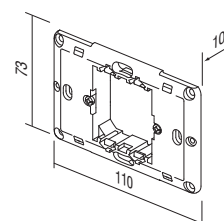

NM11

NOSILEC BREZ VIJAKOV 1/2M

- nosilec 1/2M brez vijakov in brez krepeljcev
- montaža v doze Ø60 (HE.., BE..) z vijaki
- primeren za sestavo z okvirji LINE in SOFT
- ustreza EN 60669-1

MOUNTING FRAME WITHOUT SCREWS 1/2M

- mounting frame 1/2M without screws and without claws
- for mounting on boxes Ø60 (HE.., BE..) with screws
- suitable for assembling with cover plates LINE and SOFT
- in accordance with EN 60669-1

NM23

NOSILEC S KREPELJCI 2/3M

- nosilec 2/3M s krepeljci
- montaža v doze Ø60 (DE..) s krepeljci
- primeren za sestavo z okvirji PURE, LINE in SOFT
- ustreza EN 60669-1

MOUNTING FRAME WITH CLAWS 2/3M

- mounting frame 2/3M with claws
- for mounting on boxes Ø60 (DE..) with claws
- suitable for assembling with cover plates PURE, LINE and SOFT
- in accordance with EN 60669-1