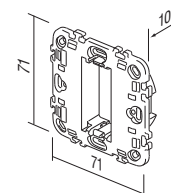

NM72

NOSILEC Z VIJAKI 2x7M

- nosilec 2x7M z vijaki
- montaža v pravokotne doze velikosti 2x7M
- primeren za sestavo z okvirjem SOFT OS72
- ustreza EN 60669-1

MOUNTING FRAME WITH SCREWS 2x7M

- mounting frame 2x7M with screws
- for mounting on rectangular boxes 2x7M
- suitable for assembling with cover plate SOFT OS72
- in accordance with EN 60669-1

NM10

NOSILEC S KREPELJCI 1/2M

- nosilec 1/2M s krepeljci
- montaža v doze Ø60 (DE..) s krepeljci
- primeren za sestavo z okvirji LINE in SOFT
- ustreza EN 60669-1

MOUNTING FRAME WITH CLAWS 1/2M

- mounting frame 1/2M with claws
- for mounting on boxes Ø60 (DE..) with claws
- suitable for assembling with cover plates LINE and SOFT
- in accordance with EN 60669-1

NM11

NOSILEC BREZ VIJAKOV 1/2M

- nosilec 1/2M brez vijakov in brez krepeljcev
- montaža v doze Ø60 (HE.., BE..) z vijaki
- primeren za sestavo z okvirji LINE in SOFT
- ustreza EN 60669-1

MOUNTING FRAME WITHOUT SCREWS 1/2M

- mounting frame 1/2M without screws and without claws
- for mounting on boxes Ø60 (HE.., BE..) with screws
- suitable for assembling with cover plates LINE and SOFT
- in accordance with EN 60669-1

NM23