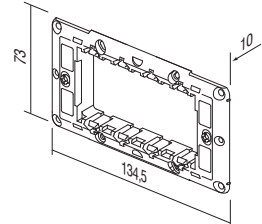

MOUNTING FRAME METAL WITHOUT SCREWS 2M

- metal mounting frame 2M without screws and without claws - stiff version
- for mounting on boxes Ø60 (HE.., BE..) with claws
- possible horizontal or vertical combinations 2x2M, 3x2M and 4x2M
- suitable for assembling with cover plates PURE, LINE and SOFT
- in accordance with EN 60669-1

M O U N T I N G F R A M E S N M

NM30

NOSILEC Z VIJAKI 3M

- nosilec 3M z vijaki
- montaža v pravokotne doze velikosti 3M
- primeren za sestavo z okvirji PURE, LINE in SOFT
- ustreza EN 60669-1

MOUNTING FRAME WITH SCREWS 3M

- mounting frame 3M with screws
- for mounting on rectangular boxes 3M
- suitable for assembling with cover plates PURE, LINE and SOFT
- in accordance with EN 60669-1

NM40

NOSILEC Z VIJAKI 4M

- nosilec 4M z vijaki
- montaža v pravokotne doze velikosti 4M
- primeren za sestavo z okvirji PURE, LINE in SOFT
- ustreza EN 60669-1

MOUNTING FRAME WITH SCREWS 4M

- mounting frame 4M with screws
- for mounting on rectangular boxes 4M
- suitable for assembling with cover plates PURE, LINE and SOFT
- in accordance with EN 60669-1

NM70

NOSILEC Z VIJAKI 7M