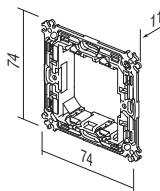

MOUNTING FRAME METAL WITH CLAWS 2M

- metal mounting frame 2M with claws - stiff version
- for mounting on boxes Ø60 (DE..) with claws
- possible horizontal or vertical combinations 2x2M, 3x2M and 4x2M
- suitable for assembling with cover plates PURE, LINE and SOFT
- in accordance with EN 60669-1

NOSILEC KOVINSKI BREZ VIJAKOV 2M

NM25

- kovinski nosilec brez vijakov in brez krepeljcev - toga izvedba
- montaža v doze Ø60 (HE.., BE..) s krepeljci
- možno horizontalno ali vertikalno nizanje 2x2M, 3x2M in 4x2M
- primeren za sestavo z okvirji PURE, LINE in SOFT
- ustreza EN 60669-1

MOUNTING FRAME METAL WITHOUT SCREWS 2M

- metal mounting frame 2M without screws and without claws - stiff version
- for mounting on boxes Ø60 (HE.., BE..) with claws
- possible horizontal or vertical combinations 2x2M, 3x2M and 4x2M
- suitable for assembling with cover plates PURE, LINE and SOFT
- in accordance with EN 60669-1