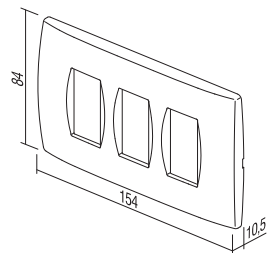

- OS40PW
- OS40NB
- OS40IW
- OS40ES
- OS40SG
- OS40SB
- OS40WG

OKVIR SOFT 4M

- dekorativni okvir SOFT 4M
- ustreza EN 60669-1

COVER PLATE SOFT 4M

- decorative cover plate SOFT 4M
- in accordance with EN 60669-1

- OS41PW
- OS41NB
- OS41IW
- OS41ES
- OS41SG
- OS41SB
- OS41WG

OKVIR SOFT KOPALNIŠKI SET

- dekorativni okvir kopalniški set SOFT
- višina 90mm
- ustreza EN 60669-1

COVER PLATE SOFT BATHROOM SET

- decorative cover plate bathroom set SOFT
- height 90mm
- in accordance with EN 60669-1