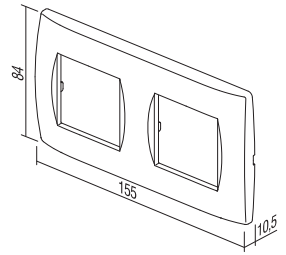

OKVIR SOFT 2/3M

| | |
|--|--------|
| | OS23PW |
| | OS23NB |
| | OS23IW |
| | OS23ES |
| | OS23SG |
| | OS23SB |
| | OS23WG |

- dekorativni okvir SOFT 2/3M
- ustreza EN 60669-1

COVER PLATE SOFT 2/3M
- decorative cover plate SOFT 2/3M
- in accordance with EN 60669-1

- OS24PW
- OS24NB
- OS24IW
- OS24ES
- OS24SG
- OS24SB
- OS24WG

OKVIR SOFT 2x2M

- dekorativni okvir SOFT 2x2M
- horizontalna ali vertikalna vgradnja
- ustreza EN 60669-1

COVER PLATE SOFT 2x2M

- decorative cover plate SOFT 2x2M
- horizontal or vertical mounting
- in accordance with EN 60669-1