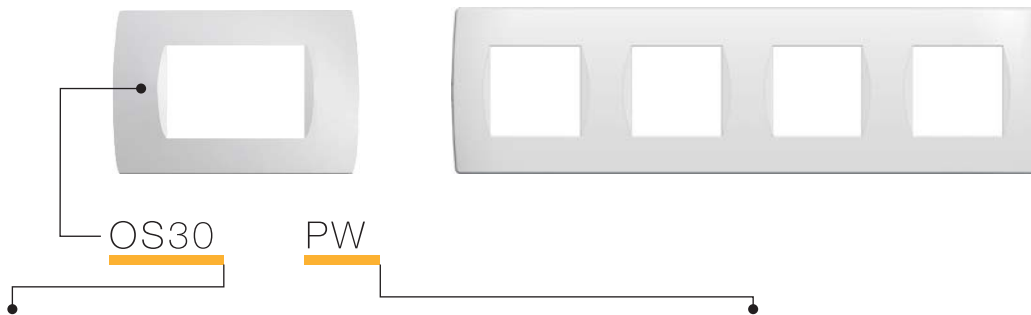

COVER PLATES SOFT OS

| tip type | naziv description | velikost size | barva colour |
|-------------|--------------------------------|------------------|---------------------------------|
| OS10 | OKVIR SOFT COVER PLATE SOFT | 1M | PW bela-sijaj polar white |
| OS13 | OKVIR SOFT COVER PLATE SOFT | 1/3M | NB črna-sijaj night black |
| OS20 | OKVIR SOFT COVER PLATE SOFT | 2M | IW bež-sijaj ivory white |
| . | . | . | ES srebrna-mat elox silver |
| . | . | . | SG zlata-mat sand gold |
| . | . | . | SB črna-mat soft touch black |
| . | . | . | WG wenge wenge |

OKVIR SOFT 1M

| | |
|--|--------|
| | OS10PW |
| | OS10NB |
| | OS10IW |
| | OS10ES |
| | OS10SG |
| | OS10SB |
| | OS10WG |

- dekorativni okvir SOFT 1M
- ustreza EN 60669-1

COVER PLATE SOFT 1M
- decorative cover plate SOFT 1M
- in accordance with EN 60669-1