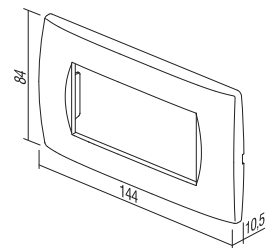

COVER PLATE SOFT 4M

- decorative cover plate SOFT 4M
- in accordance with EN 60669-1