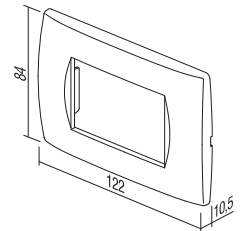

COVER PLATE SOFT 3M

- decorative cover plate SOFT 3M
- in accordance with EN 60669-1