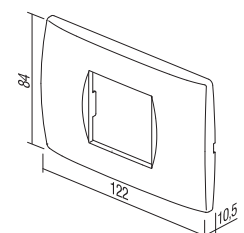

OS23PW
	OS23NB
	OS23IW
	OS23ES
	OS23SG
	OS23SB
	OS23WG

- dekorativni okvir SOFT 2/3M
- ustreza EN 60669-1

COVER PLATE SOFT 2/3M
- decorative cover plate SOFT 2/3M
- in accordance with EN 60669-1