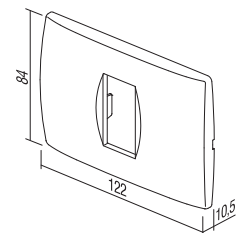

OS13PW
	OS13NB
	OS13IW
	OS13ES
	OS13SG
	OS13SB
	OS13WG

- dekorativni okvir SOFT 1/3M
- ustreza EN 60669-1

COVER PLATE SOFT 1/3M
- decorative cover plate SOFT 1/3M
- in accordance with EN 60669-1

OKVIR SOFT 2M