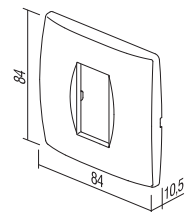

COVER PLATES SOFT OS

| tip type | naziv description | velikost size | barva colour |
|-------------|--------------------------------|------------------|---------------------------------|
| OS10 | OKVIR SOFT COVER PLATE SOFT | 1M | PW bela-sijaj polar white |
| OS13 | OKVIR SOFT COVER PLATE SOFT | 1/3M | NB črna-sijaj night black |
| OS20 | OKVIR SOFT COVER PLATE SOFT | 2M | IW bež-sijaj ivory white |
| . | . | . | ES srebrna-mat elox silver |
| . | . | . | SG zlata-mat sand gold |
| . | . | . | SB črna-mat soft touch black |
| . | . | . | WG wenge wenge |

OKVIR SOFT 1M

| | |
|--|--------|
| | OS10PW |
| | OS10NB |
| | OS10IW |
| | OS10ES |
| | OS10SG |
| | OS10SB |
| | OS10WG |

- dekorativni okvir SOFT 1M
- ustreza EN 60669-1

COVER PLATE SOFT 1M
- decorative cover plate SOFT 1M
- in accordance with EN 60669-1