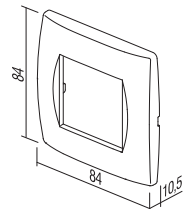

OKVIR SOFT 1/3M

| | |
|--|--------|
| | OS13PW |
| | OS13NB |
| | OS13IW |
| | OS13ES |
| | OS13SG |
| | OS13SB |
| | OS13WG |

- dekorativni okvir SOFT 1/3M
- ustreza EN 60669-1

COVER PLATE SOFT 1/3M
- decorative cover plate SOFT 1/3M
- in accordance with EN 60669-1

OKVIR SOFT 2M

| | |
|--|--------|
| | OS20PW |
| | OS20NB |
| | OS20IW |
| | OS20ES |
| | OS20SG |
| | OS20SB |
| | OS20WG |

- dekorativni okvir SOFT 2M
- ustreza EN 60669-1

COVER PLATE SOFT 2M
- decorative cover plate SOFT 2M
- in accordance with EN 60669-1