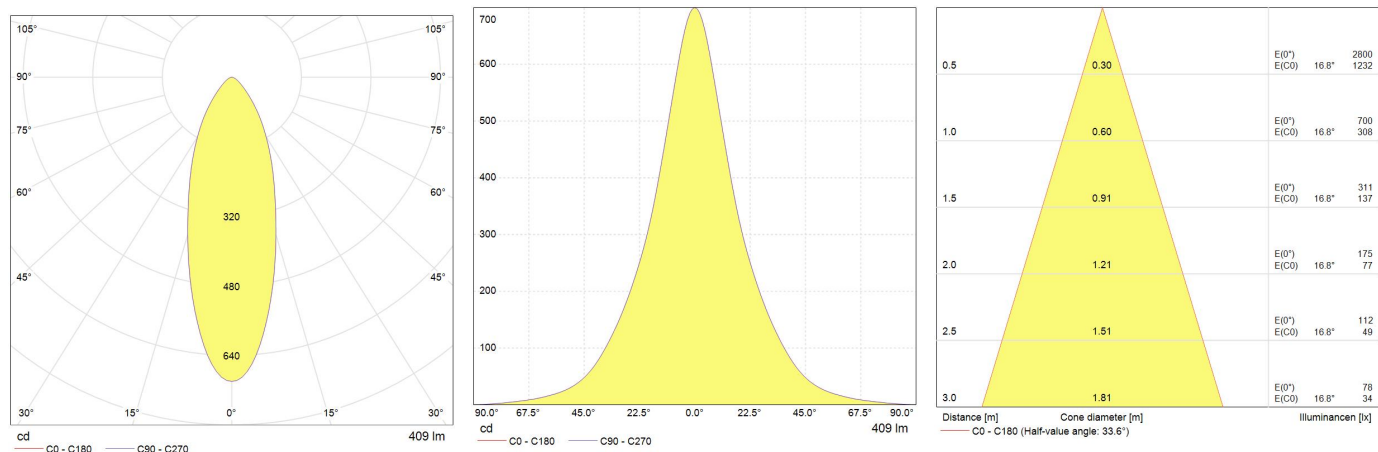

Electrical data

Nominal lamp power factor...	0.5
Rated power [W]	5.0
Number of switching cycles	50 000
Dimming Capability	No
Nominal lamp voltage range [V]	220-240
Nominal power [W]	5

Logistic data

Shipment	Direct Shipment
DUN Code	30064894509613
EAN Code	0064894509612
Pack Quantity	8
Inner pack type	Box
Product status	Available

Light distribution