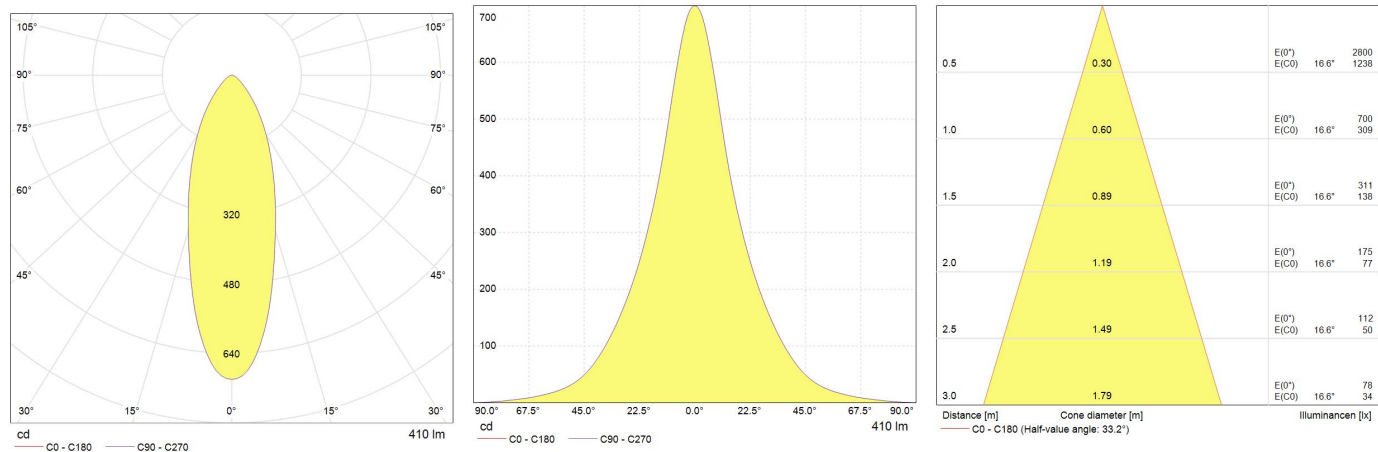

Electrical data

Nominal lamp power factor...	0.5
Rated power [W]	5.0
Number of switching cycles	50 000
Dimming Capability	No
Nominal lamp voltage range [V]	220-240
Nominal power [W]	5

Logistic data

Shipment	Direct Shipment
DUN Code	30064894509606
EAN Code	0064894509605
Pack Quantity	8
Inner pack type	Box
Product status	Available

Light distribution