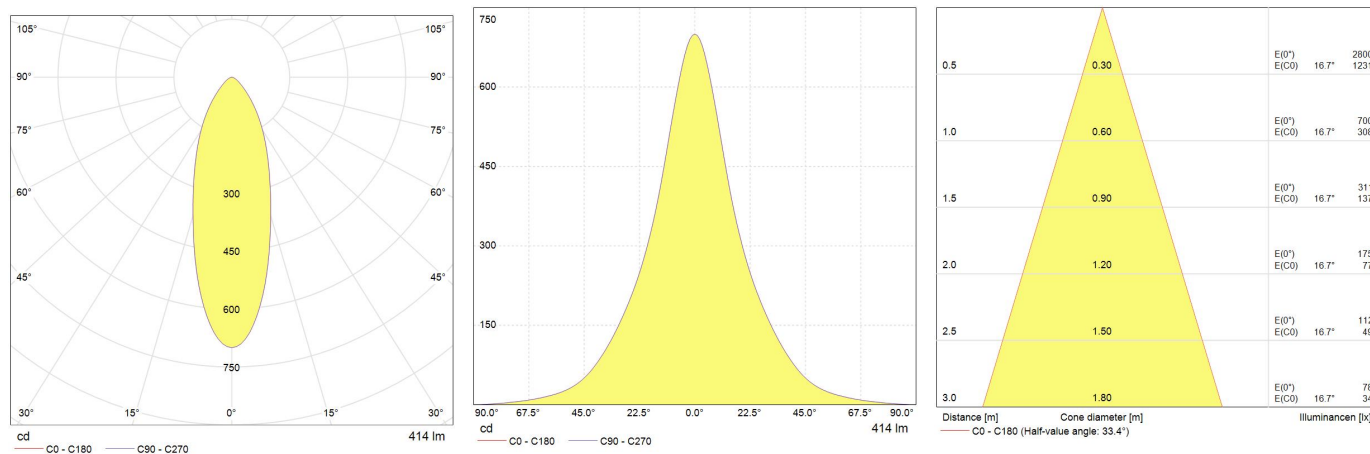

Electrical data

Nominal lamp power factor...	0.5
Rated power [W]	5.0
Number of switching cycles	50 000
Dimming Capability	No
Nominal lamp voltage range [V]	220-240
Nominal power [W]	5

Logistic data

Shipment	Direct Shipment
DUN Code	30064894509590
EAN Code	0064894509599
Pack Quantity	8
Inner pack type	Box
Product status	Available

Light distribution