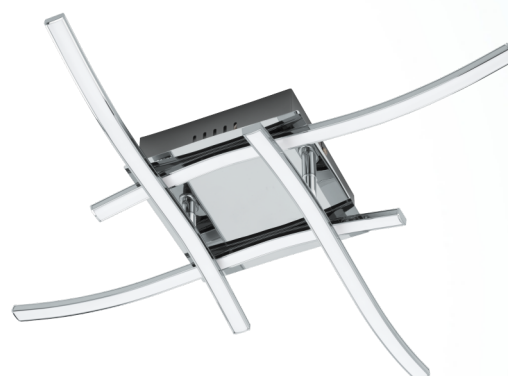

96327 VALMORA

General Information

Material number	96327
Type	ceiling luminaire
Product segment	Indoor
Theme	sonstige / nicht zuordenbar

Dimensions

Article Height (in mm)	105
Article Width (in mm)	560
Article Length (in mm)	560
Net Weight	1.336 Kilogram

Material & Colour

Enclosure Material	aluminium
Enclosure Colour	chrome
Glass/Shade Material	plastic
Glass/Shade Colour	white

Functionality

Switch Type	without switch
Function	LED not replaceable
Battery	No

Technical Information

Protection Degree	IP20
Protection Class	2

Technical changes reserved