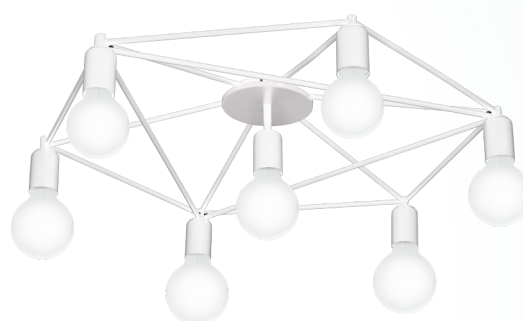

97896 STAITI

General Information

Material number	97896
Type	ceiling luminaire
Product segment	Indoor
Theme	sonstige / nicht zuordenbar

Dimensions

Article Height (in mm)	140
Article Diameter (in mm)	760
Net Weight	2.877 Kilogram

Material & Colour

Enclosure Material	steel
Enclosure Colour	white

Functionality

Switch Type	without switch
Battery	No

Technical Information

Protection Class	1
Mains Voltage	220-240V,50/60Hz
Operation Voltage	220-240V,50/60Hz

Illuminant 1

Technical changes reserved