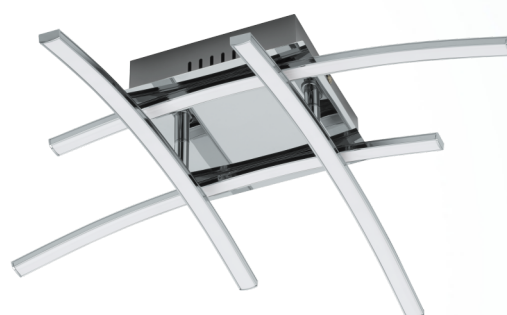

96305 NEVADO

General Information

Material number	96305
Type	ceiling luminaire
Product segment	Indoor
Theme	sonstige / nicht zuordenbar

Dimensions

Article Height (in mm)	115
Article Width (in mm)	500
Article Length (in mm)	500
Net Weight	1.306 Kilogram

Material & Colour

Enclosure Material	aluminium
Enclosure Colour	chrome
Glass/Shade Material	plastic
Glass/Shade Colour	white

Functionality

Switch Type	without switch
Function	LED not replaceable
Battery	No

Technical Information

Protection Degree	IP20
Protection Class	2

Technical changes reserved