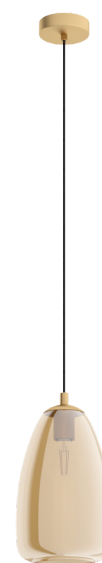

98648 ALOBRASE

General Information

Material number	98648
Type	pendant luminaire
Product segment	Indoor
Theme	sonstige / nicht zuordenbar

Dimensions

Article Height (in mm)	1100
Article Diameter (in mm)	200
Net Weight	1.94 Kilogram

Material & Colour

Enclosure Material	steel
Enclosure Colour	brushed brass
Cable Colour	ZZKABFA_SW
Glass/Shade Material	glass vaporized
Glass/Shade Colour	amber

Functionality

Switch Type	without switch
Battery	No

Technical Information

Protection Class	2
Mains Voltage	220-240V,50/60Hz
Operation Voltage	220-240V,50/60Hz

Technical changes reserved