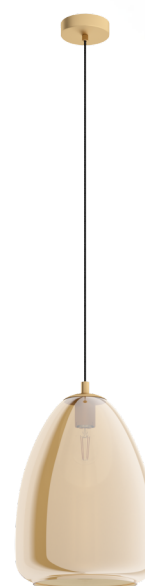

98647 ALOBRASE

General Information

Material number	98647
Type	pendant luminaire
Product segment	Indoor
Theme	sonstige / nicht zuordenbar

Dimensions

Article Height (in mm)	1100
Article Diameter (in mm)	300
Net Weight	3.44 Kilogram

Material & Colour

Enclosure Material	steel
Enclosure Colour	brushed brass
Cable Colour	ZZKABFA_SW
Glass/Shade Material	glass vaporized
Glass/Shade Colour	amber

Functionality

Switch Type	without switch
Battery	No

Technical Information

Protection Class	2
Mains Voltage	220-240V,50/60Hz
Operation Voltage	220-240V,50/60Hz

Technical changes reserved