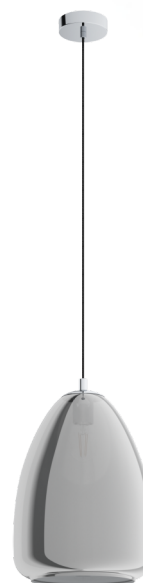

98614 ALOBRASE

General Information

Material number	98614
Type	pendant luminaire
Product segment	Indoor
Theme	sonstige / nicht zuordenbar

Dimensions

Article Height (in mm)	1100
Article Diameter (in mm)	300
Net Weight	3.44 Kilogram

Material & Colour

Enclosure Material	steel
Enclosure Colour	chrome
Cable Colour	ZZKABFA_SW
Glass/Shade Material	glass vaporized
Glass/Shade Colour	black-transparent

Functionality

Switch Type	without switch
Battery	No

Technical Information

Protection Class	2
Mains Voltage	220-240V,50/60Hz
Operation Voltage	220-240V,50/60Hz

Technical changes reserved