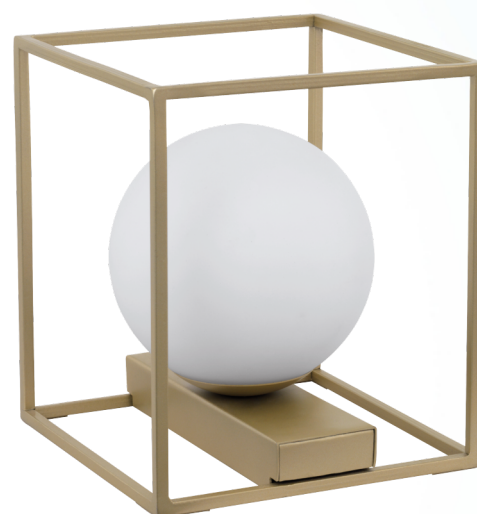

97794 VALLASPRA

General Information

Material number	97794
Type	table luminaire
Product segment	Indoor
Theme	sonstige / nicht zuordenbar

Dimensions

Article Height (in mm)	190
Article Width (in mm)	165
Article Length (in mm)	165
Net Weight	1.319 Kilogram

Material & Colour

Enclosure Material	steel
Enclosure Colour	champagne
Cable Colour	ZZKABFA_TR
Glass/Shade Material	glass opal-matt
Glass/Shade Colour	white

Functionality

Switch Type	in-line switch
Battery	No

Technical Information

Protection Class	2
Mains Voltage	220-240V,50/60Hz

Technical changes reserved