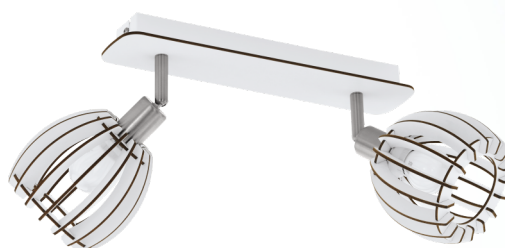

98163 COSSANO-SPOT

General Information

Material number	98163
Type	spot
Product segment	Indoor
Theme	Lamellenleuchten

Dimensions

Article Width (in mm)	70
Article Length (in mm)	330
Net Weight	0.783 Kilogram

Material & Colour

Enclosure Material	steel
Enclosure Colour	satin nickel
Glass/Shade Material	wood
Glass/Shade Colour	white

Functionality

Switch Type	without switch
Battery	No

Technical Information

Protection Class	1
Mains Voltage	220-240V,50/60Hz
Operation Voltage	220-240V,50/60Hz