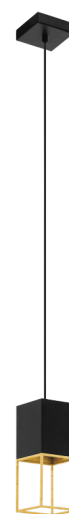

97733 MONTEBALDO

General Information

Material number	97733
Type	pendant luminaire
Product segment	Indoor
Theme	sonstige / nicht zuordenbar

Dimensions

Article Height (in mm)	1100
Article Width (in mm)	100
Article Length (in mm)	100
Net Weight	1.331 Kilogram

Material & Colour

Enclosure Material	steel
Enclosure Colour	black, gold
Cable Colour	ZZKABFA_SW

Functionality

Switch Type	without switch
Battery	No

Technical Information

Protection Class	2
Mains Voltage	220-240V,50/60Hz
Operation Voltage	220-240V,50/60Hz

Technical changes reserved