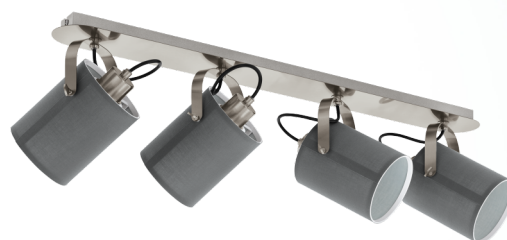

98142 VILLABATE

General Information

Material number	98142
Type	spot
Product segment	Indoor
Theme	sonstige / nicht zuordenbar

Dimensions

Article Width (in mm)	90
Article Length (in mm)	795
Net Weight	3.012 Kilogram

Material & Colour

Enclosure Material	steel
Enclosure Colour	satın nickel
Glass/Shade Material	fabric
Glass/Shade Colour	grey

Functionality

Switch Type	without switch
Battery	No

Technical Information

Protection Class	1
Mains Voltage	220-240V,50/60Hz
Operation Voltage	220-240V,50/60Hz

Technical changes reserved

Illuminant 1

Illuminant Type (1)

Illuminant incl. (1)

Socket Type (1)

E27-LED

EXCLUSIVE

E27