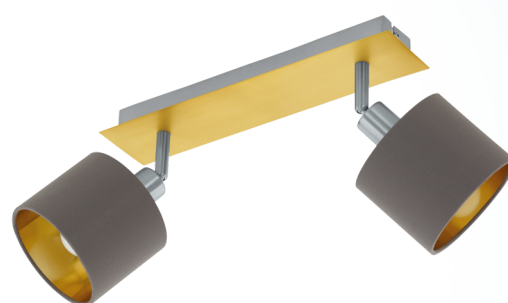

97537 VALBIANO

General Information

Material number	97537
Type	spot
Product segment	Indoor
Theme	sonstige / nicht zuordenbar

Dimensions

Article Width (in mm)	70
Article Length (in mm)	320
Net Weight	0.853 Kilogram

Material & Colour

Enclosure Material	steel
Enclosure Colour	brushed brass, satin nickel
Glass/Shade Material	fabric
Glass/Shade Colour	cappuccino, gold

Functionality

Switch Type	without switch
Battery	No

Technical Information

Protection Class	1
Mains Voltage	220-240V,50/60Hz
Operation Voltage	220-240V,50/60Hz

Technical changes reserved