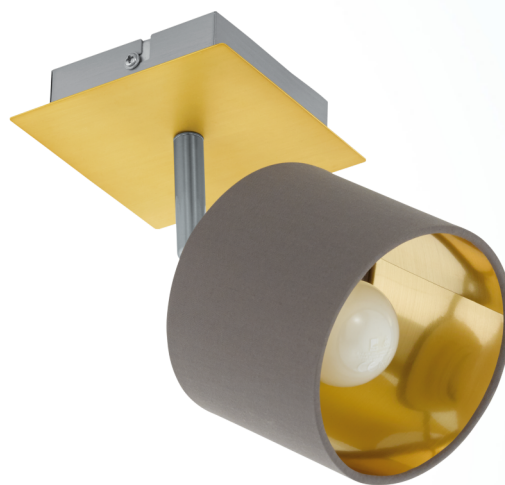

97536 VALBIANO

General Information

Material number	97536
Type	spot
Product segment	Indoor
Theme	sonstige / nicht zuordenbar

Dimensions

Article Width (in mm)	110
Article Length (in mm)	110

Material & Colour

Enclosure Material	steel
Enclosure Colour	brushed brass, satin nickel
Glass/Shade Material	fabric
Glass/Shade Colour	cappuccino, gold

Functionality

Switch Type	without switch
Battery	No

Technical Information

Protection Class	1
Mains Voltage	220-240V,50/60Hz
Operation Voltage	220-240V,50/60Hz

Technical changes reserved