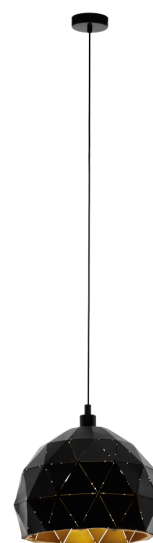

97845 ROCCAFORTE

General Information

Material number	97845
Type	pendant luminaire
Product segment	Indoor
Theme	sonstige / nicht zuordenbar

Dimensions

Article Height (in mm)	1100
Article Diameter (in mm)	300
Net Weight	1.46 Kilogram

Material & Colour

Enclosure Material	steel
Enclosure Colour	black, gold
Cable Colour	ZZKABFA_SW

Functionality

Switch Type	without switch
Battery	No

Technical Information

Protection Class	2
Mains Voltage	220-240V,50/60Hz
Operation Voltage	220-240V,50/60Hz

Technical changes reserved

Illuminant 1

Illuminant Type (1)

Illuminant incl. (1)

Socket Type (1)

E27

EXCLUSIVE

E27