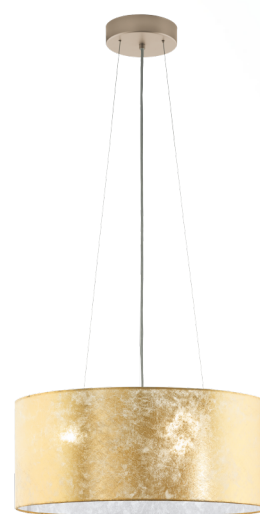

97644 VISERBELLA

General Information

Material number	97644
Type	pendant luminaire
Product segment	Indoor
Theme	fabric-conzept

Dimensions

Article Height (in mm)	1100
Article Diameter (in mm)	530
Net Weight	1.603 Kilogram

Material & Colour

Enclosure Material	steel
Enclosure Colour	champagne
Glass/Shade Material	fabric
Glass/Shade Colour	gold

Functionality

Switch Type	without switch
Battery	No

Technical Information

Protection Class	1
Mains Voltage	220-240V,50/60Hz
Operation Voltage	220-240V,50/60Hz

Illuminant 1

Technical changes reserved