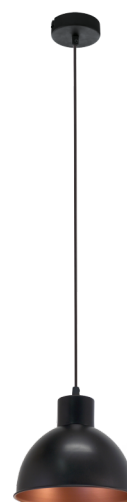

49238 TRURO 1

General Information

Article	49238
Type	pendant luminaire
Collection	Trend
EAN Code	9002759492380

Dimensions

Height	1100 mm
Diameter	210 mm
Weight	0.727

Illuminant

Socket	E27
Illuminant	E27 excl.
Delivery	excl.
Max. Wattage	1x 60W
Suitable for	A++ - E

Material & Colour

Enclosure Material	steel
Enclosure Colour	black, copper

Technical Information

Protection Class	2

Technical changes reserved