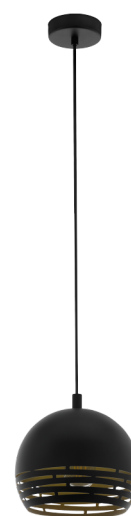

98071 CAMASTRA

General Information

Material number	98071
Type	pendant luminaire
Product segment	Indoor
Theme	sonstige / nicht zuordenbar

Dimensions

Article Height (in mm)	1100
Article Diameter (in mm)	225
Net Weight	1.005 Kilogram

Material & Colour

Enclosure Material	steel
Enclosure Colour	black, gold
Cable Colour	ZZKABFA_SW

Functionality

Switch Type	without switch
Battery	No

Technical Information

Protection Class	2
Mains Voltage	220-240V,50/60Hz
Operation Voltage	220-240V,50/60Hz

Technical changes reserved

Illuminant 1

Illuminant Type (1)

Illuminant incl. (1)

Socket Type (1)

E27

EXCLUSIVE

E27