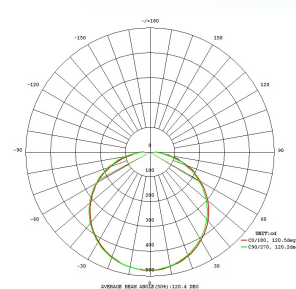

97778 ROMAO 3

General Information

Material number	97778
Type	ceiling luminaire
Product segment	Indoor
Theme	fabric-conzept

Dimensions

Article Height (in mm)	120
Article Diameter (in mm)	570
Net Weight	3.476 Kilogram

Illuminant 1

Socket Type (1)	LED
Illuminant Type (1)	LED
Illuminant incl. (1)	INCLUSIVE
max. Wattage (1)	40W
Nominal Luminous Flux (in lm)	4000
Equivalence With Incandescent Lamp (W)	225
Colour Temperature	3000-5000K
Nominal Lifetime (in h)	25000
Colour Rendering Index (Ra, CRI)	>80
Energy Efficiency Class	LED - A+
Dimmable	Yes
Function	remote control incl. LED not replaceable control via remote control CCT
Rated Lamp Power (0,1W precision)	40
Colour Tolerance (LED, SDCM)	<6