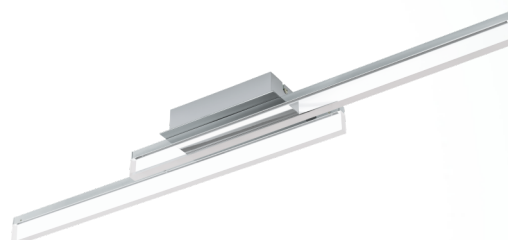

### General Information

Material number	97965
Type	wall / ceiling luminaire
Product segment	Indoor
Theme	Bath

### Dimensions

Article Height (in mm)	90
Article Width (in mm)	100
Article Length (in mm)	880
Net Weight	1.772 Kilogram

### Material & Colour

Enclosure Material	aluminium, steel
Enclosure Colour	chrome
Glass/Shade Material	plastic
Glass/Shade Colour	clear