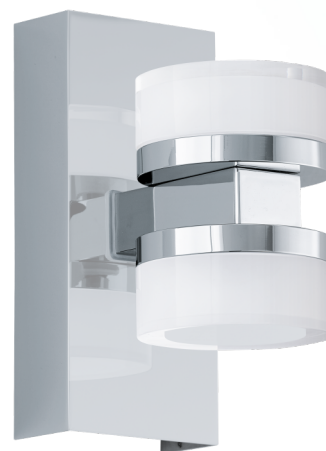

96541 ROMENDO 1

General Information

Material number	96541
Type	wall luminaire
Product segment	Indoor
Theme	Bath

Dimensions

Article Height (in mm)	155
Article Length (in mm)	70
Net Weight	0.641 Kilogram
Article Overhang (in mm)	120

Material & Colour

Enclosure Material	steel
Enclosure Colour	chrome
Glass/Shade Material	plastic
Glass/Shade Colour	clear, satined

Functionality

Switch Type	without switch
Function	LED not replaceable
Battery	No