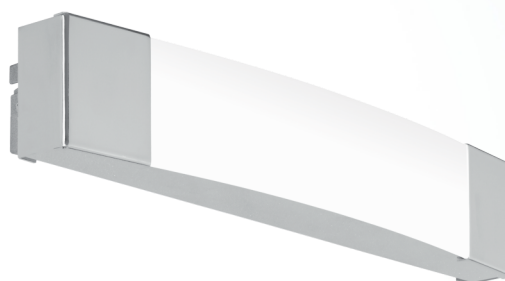

97718 SIDERNO

General Information

Material number	97718
Type	mirror luminaire
Product segment	Indoor
Theme	Bath

Dimensions

Article Width (in mm)	60
Article Length (in mm)	350
Net Weight	0.93 Kilogram
Article Overhang (in mm)	55

Material & Colour

Enclosure Material	steel
Enclosure Colour	chrome
Glass/Shade Material	plastic
Glass/Shade Colour	satined

Functionality

Switch Type	without switch
Function	LED not replaceable
Battery	No

Technical Information

Protection Degree	IP44
Protection Class	2
Mains Voltage	220-240V,50/60Hz
Operation Voltage	220-240V,50/60Hz