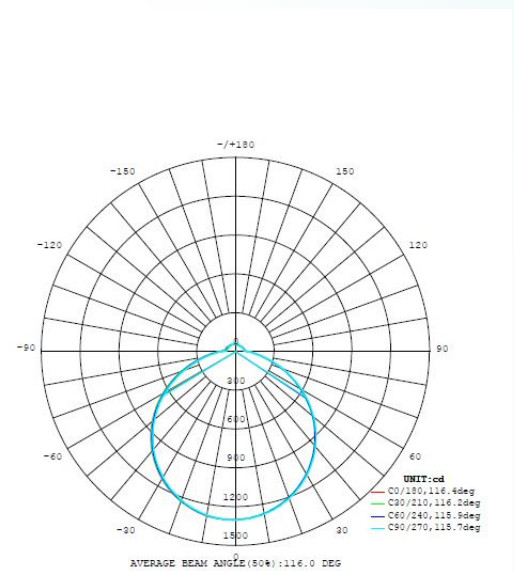

Technical Information

Protection Class	1
Mains Voltage	220-240V,50/60Hz
Dimmable	Yes

Illuminant 1

Socket Type (1)	LED
Illuminant Type (1)	LED
Illuminant incl. (1)	INCLUSIVE
max. Wattage (1)	80W
Nominal Luminous Flux (in lm)	7800
Equivalence With Incandescent Lamp (W)	420
Colour Temperature	3000K, 4000K, 5000K
Nominal Lifetime (in h)	25000
Switching Cycles	15000
Colour Rendering Index (Ra, CRI)	>80
Energy Efficiency Class	LED - A+
Dimmable	Yes
Function	remote control incl. LED not replaceable control via remote control timer
Rated Lamp Power (0,1W precision)	80
Colour Tolerance (LED, SDCM)	<6

Technical changes reserved

EGLO Leuchten GmbH
Heiligkreuz 22 | 6136 Pill | Austria

Tel. +43 (0) 5242 / 6996 - 0
Fax: +43 (0) 5242 / 6996 - 938
www.eglo.com

my light | my style