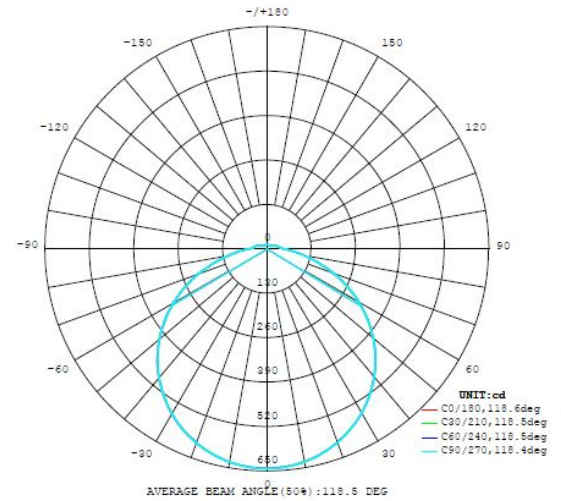

Illuminant 1

Socket Type (1)	LED
Illuminant Type (1)	LED
Illuminant incl. (1)	INCLUSIVE
max. Wattage (1)	40W
Nominal Luminous Flux (in lm)	4000
Equivalence With Incandescent Lamp (W)	225
Colour Temperature	3000K, 4000K, 5000K
Nominal Lifetime (in h)	25000
Switching Cycles	15000
Colour Rendering Index (Ra, CRI)	>80
Energy Efficiency Class	LED - A+
Dimmable	Yes
Function	remote control incl. LED not replaceable control via remote control timer
Rated Lamp Power (0,1W precision)	40
Colour Tolerance (LED, SDCM)	<6