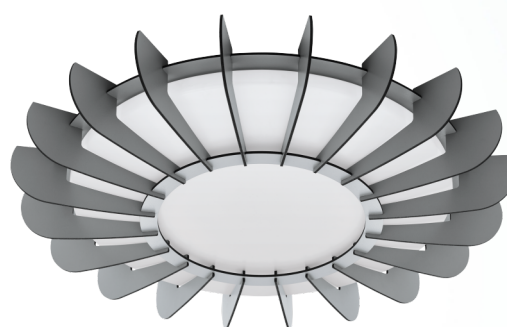

98262 ARAPILES

General Information

Material number	98262
Type	wall / ceiling luminaire
Product segment	Indoor
Theme	sonstige / nicht zuordenbar

Dimensions

Article Height (in mm)	80
Article Diameter (in mm)	560
Net Weight	2.272 Kilogram

Material & Colour

Enclosure Material	steel, plastic
Enclosure Colour	white
Glass/Shade Material	wood
Glass/Shade Colour	grey

Functionality

Switch Type	without switch
Function	LED not replaceable
Battery	No