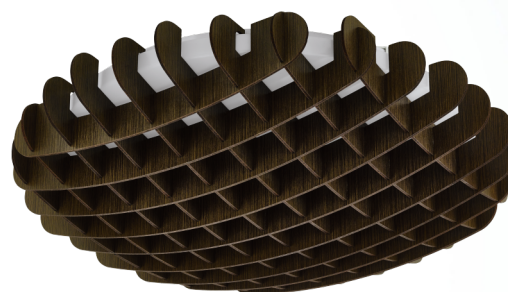

98429 VALDECABRAS

General Information

Material number	98429
Type	wall / ceiling luminaire
Product segment	Indoor
Theme	sonstige / nicht zuordenbar

Dimensions

Article Height (in mm)	115
Article Diameter (in mm)	510
Net Weight	2.686 Kilogram

Material & Colour

Enclosure Material	steel
Enclosure Colour	white
Glass/Shade Material	wood, plastic
Glass/Shade Colour	brown, white

Functionality

Switch Type	without switch
Battery	No

Technical Information