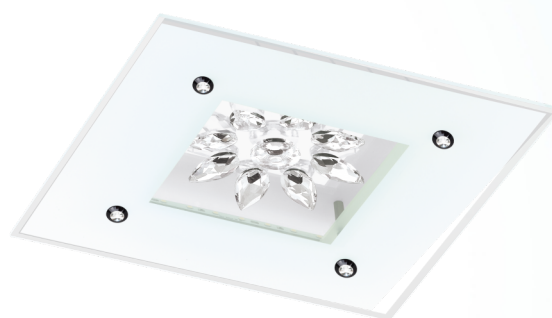

96536 BENALUA 1

General Information

Material number	96536
Type	wall / ceiling luminaire
Product segment	Indoor
Theme	sonstige / nicht zuordenbar

Dimensions

Article Height (in mm)	75
Article Width (in mm)	370
Article Length (in mm)	370
Net Weight	4.228 Kilogram

Material & Colour

Enclosure Material	steel
Enclosure Colour	white
Glass/Shade Material	satin glass, mirror, crystal
Glass/Shade Colour	white, clear

Functionality

Switch Type	without switch
Function	LED not replaceable
Battery	No