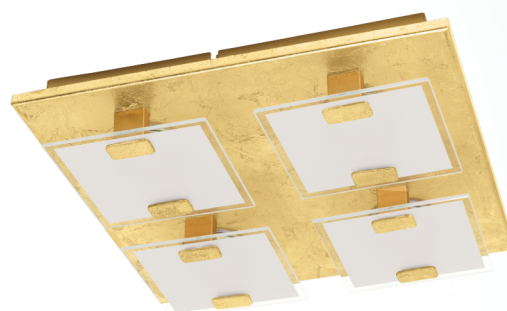

97728 VICARO 1

General Information

| | |
|-----------------|-----------------------------|
| Material number | 97728 |
| Type | wall / ceiling luminaire |
| Product segment | Indoor |
| Theme | sonstige / nicht zuordenbar |

Dimensions

| | |
|------------------------|----------------|
| Article Height (in mm) | 50 |
| Article Width (in mm) | 270 |
| Article Length (in mm) | 270 |
| Net Weight | 1.825 Kilogram |

Material & Colour

| | |
|----------------------|---------------|
| Enclosure Material | steel |
| Enclosure Colour | gold-coloured |
| Glass/Shade Material | satin glass |
| Glass/Shade Colour | white, clear |

Functionality