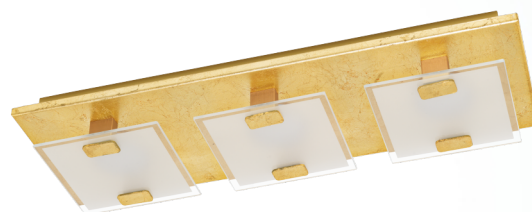

### General Information

Material number	97759
Type	wall / ceiling luminaire
Product segment	Indoor
Theme	sonstige / nicht zuordenbar

### Dimensions

Article Height (in mm)	50
Article Width (in mm)	135
Article Length (in mm)	405
Net Weight	1.463 Kilogram

### Material & Colour

Enclosure Material	steel
Enclosure Colour	gold-coloured
Glass/Shade Material	satin glass
Glass/Shade Colour	white, clear