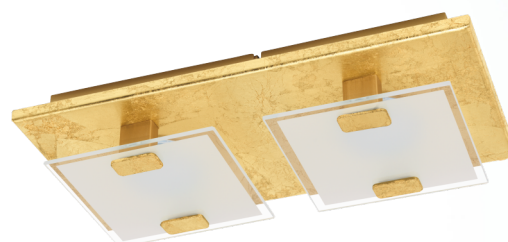

97758 VICARO 1

General Information

Material number	97758
Type	wall / ceiling luminaire
Product segment	Indoor
Theme	sonstige / nicht zuordenbar

Dimensions

Article Height (in mm)	50
Article Width (in mm)	135
Article Length (in mm)	270
Net Weight	0.943 Kilogram

Material & Colour

Enclosure Material	steel
Enclosure Colour	gold-coloured
Glass/Shade Material	satin glass
Glass/Shade Colour	white, clear

Functionality

Switch Type	without switch
Function	LED replaceable
Battery	No