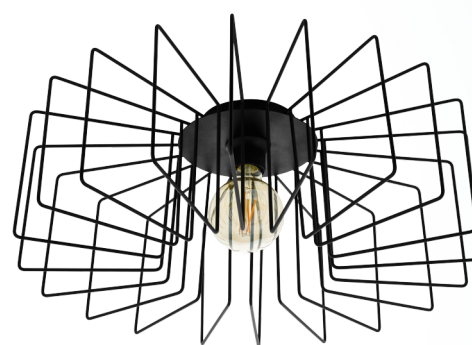

98507 TREMEDAL

General Information

Material number	98507
Type	ceiling luminaire
Product segment	Indoor
Theme	sonstige / nicht zuordenbar

Dimensions

Article Height (in mm)	215
Article Diameter (in mm)	560
Net Weight	2.076 Kilogram

Material & Colour

Enclosure Material	steel
Enclosure Colour	black

Functionality

Switch Type	without switch
Battery	No

Technical Information

Protection Class	2
Mains Voltage	220-240V,50/60Hz
Operation Voltage	220-240V,50/60Hz

Illuminant 1

Technical changes reserved

Illuminant Type (1)
Illuminant incl. (1)
Socket Type (1)

E27
EXCLUSIVE
E27

Technical changes reserved

EGLO Leuchten GmbH
Heiligkreuz 22 | 6136 Pill | Austria

Tel. +43 (0) 5242 / 6996 - 0
Fax: +43 (0) 5242 / 6996 - 938
www.eglo.com