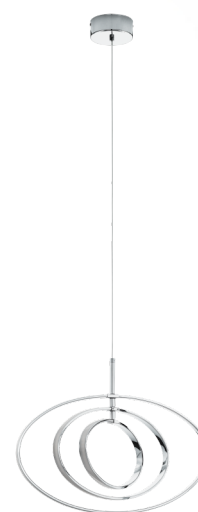

97435 PAUSIA

General Information

Material number	97435
Type	pendant luminaire
Product segment	Indoor
Theme	sonstige / nicht zuordenbar

Dimensions

Article Height (in mm)	1500
Article Width (in mm)	470
Article Length (in mm)	540
Net Weight	1.475 Kilogram

Material & Colour

Enclosure Material	steel, aluminium
Enclosure Colour	chrome
Glass/Shade Material	plastic
Glass/Shade Colour	white

Functionality

Switch Type	without switch
Function	LED not replaceable
Battery	No

Technical Information

Protection Class	2
Mains Voltage	220-240V,50/60Hz

Technical changes reserved