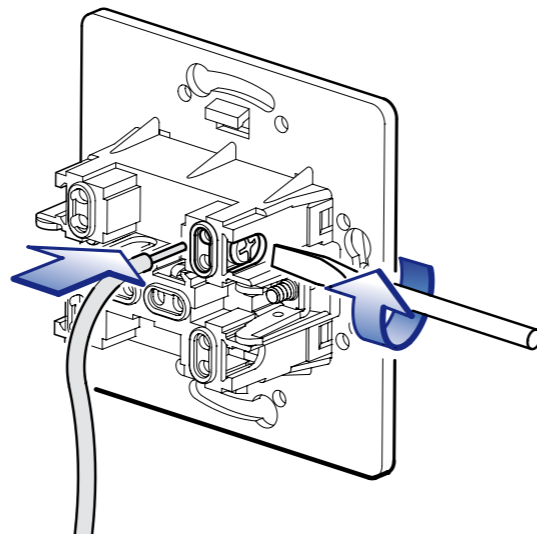

Ugradnja pomoću stegača je brza i jednostavna zahvaljujući rešenju koje omogućava pritezanje stegačem sa vrlo malo okretaja izvijača i bez potrebe jačeg pritezanja vijka.

The installation by clamps is quick and simple thanks to the solution that provides tightening by clamps with a few screwdriver turnings only and without any necessity for stronger screw tightening.

The tightening of conductors is provided by the reliable and safe screw joint for the conductors section to 2,5 mm². The connecting of conductors is very quick as their setting up is secured without any possibility of slipping out during tightening.