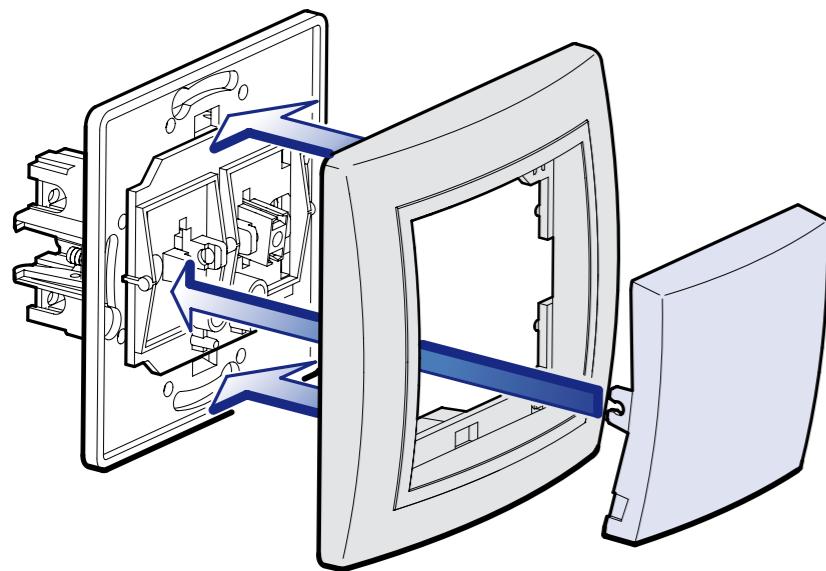

Ugradnja pomoću stegača je brza i jednostavna zahvaljujući rešenju koje omogućava pritezanje stegačem sa vrlo malo okretaja izvijača i bez potrebe jačeg pritezanja vijka.

The installation by clamps is quick and simple thanks to the solution that provides tightening by clamps with a few screwdriver turnings only and without any necessity for stronger screw tightening.

The tightening of conductors is provided by the reliable and safe screw joint for the conductors section to 2,5 mm². The connecting of conductors is very quick as their setting up is secured without any possibility of slipping out during tightening.