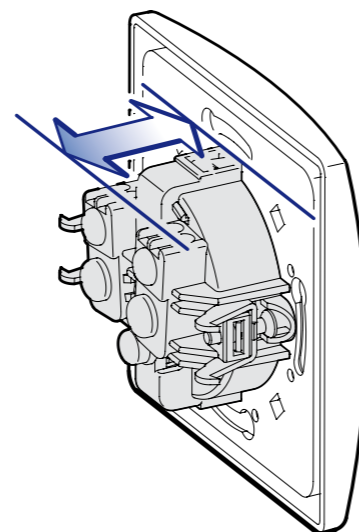

Masku i taster sklopke postavljamo i skidamo veoma jednostavno. Ova kombinacija će Vam i pored jednostavnosti obezbediti dugotrajan i pouzdan rad.

We set up the cover frame and switch button in a very simple way. This combination shall, in addition to the simplicity, provide the long and reliable operation.

Plastična priključnica je izrađena tako da zauzima veoma malo prostora u montažnoj kutiji čime se montaža pojednostavljuje zbog većeg prostora za smeštaj provodnika. Priklučivanje provodnika je veoma brzo jer je obezbedeno njegovo postavljanje bez mogućnosti isklizavanja tokom pritezanja.

The plastic socket outlet is so made that it only takes a small place in the installation box thus simplifying the installation due to larger place left for the accommodation of conductor. The connecting of conductor is very quick since there is no possibility of slipping out when tightening.