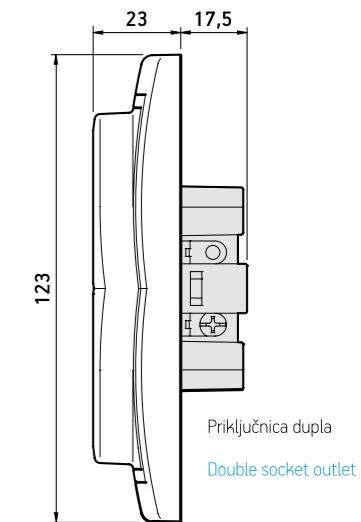

Data socket double with Keystone modules RJ45 Cat5e FTP (shielded)

- Complied with IEC 60603-7,
- Flush mounted into the installation box Ø60 by clamps or screws
- Toolless conducting wire installation
- Wiring according to TIA/EIA-568A or 568B standard for the arrangement of pairs

art. 614S.000	white
art. 614S.00	white without interframe
art. 614S.220	graphite, graphite, white
art. 614S.212	graphite, grey, graphite
art. 614S.330	dark red, dark red, white
art. 614S.332	dark red, dark red, graphite
art. 614S.999	beige
art. 614S.S2S	silver, graphite, silver