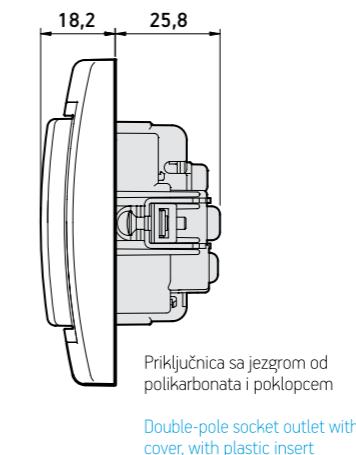

Data socket double with Keystone modules RJ45 Cat5e FTP (shielded)

- Complied with IEC 60603-7,
- Flush mounted into the installation box Ø60 by clamps or screws
- Toolless conducting wire installation
- Wiring according to TIA/EIA-568A or 568B standard for the arrangement of pairs

art. 614S.000	white
art. 614S.00	white without interframe
art. 614S.220	graphite, graphite, white
art. 614S.212	graphite, grey, graphite
art. 614S.330	dark red, dark red, white
art. 614S.332	dark red, dark red, graphite
art. 614S.999	beige
art. 614S.S2S	silver, graphite, silver