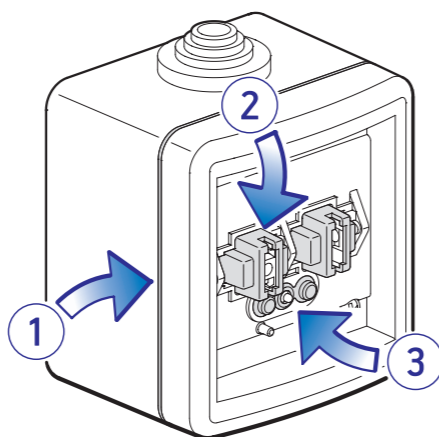

If the housing is to be provided with holes for discharging of condensed moisture or water penetrated inside, it is sufficient to punch strongly to the weakened points on box bottom.

Posebnom izvedbom zaptivnih elemenata obezbeđuje se zaštita od prodora vode i prašine na spojevima kutije i bloka (1), oko veze tastera i tipkala za preklapanje (2) i oko signalne tinjalice (3), čime se postiže visok IP stepen zaštite.

With special design of sealing gland protection from water and dust is provided on box and block connection (1), around button and rocker connection (2) and pilot light (3). This is design for high IP degree of protection.

> SKLOPKE 10A i 16A

> 10 and 16A SWITCHES

▶ Sklopka jednopolna za na zid IP 55 10AX/250V~ metalna

- Usaglašeno sa IEC 60669-1,
- Ugradnja na zid pomoću vijaka prečnika do 4 mm

art. **281.1A** siva sa antracit tasterom

▶ Wall mounted single-pole switch IP 55 10AX/250V~ metal

- Complied with IEC 60669-1,
- Wall mounting by screws dia. to 4 mm

art. **281.1A** grey with anthracite button