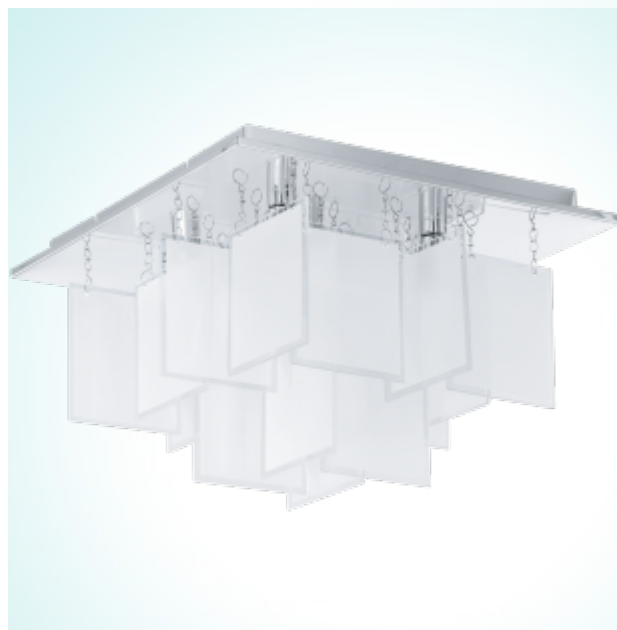

92726

CONDRADA 1

General Information

Article:	92726
Lighting Type:	ceiling luminaire
Collection:	Trend
EAN Code:	9002759927264

Dimensions

Depth:	370 mm
Width:	370 mm
Height:	235 mm
Weight:	4.481 kg

Illuminant

Socket:	G9
Illuminant:	G9-ECO
Delivery:	incl.
Wattage:	5x 33W
Luminous Flux:	5x 450 lm
Luminous Colour:	2700K warm white
Average Lifetime:	2,000 h
Colour Rendering Index:	100 Ra
Energy Efficiency:	D
Suitable for:	C - E
kWh/1000:	34.0000
Dimmable:	yes

Detailed Information

Material & Colour

Enclosure Material:	steel
Enclosure Colour:	chrome
Glass / Shade Material:	satin glass
Glass / Shade Colour:	white

Technical Information

Protection Rating:	IP20
Protection Class:	1
Line Voltage:	220-240V,50/60Hz
Operation Voltage:	220-240V,50/60Hz