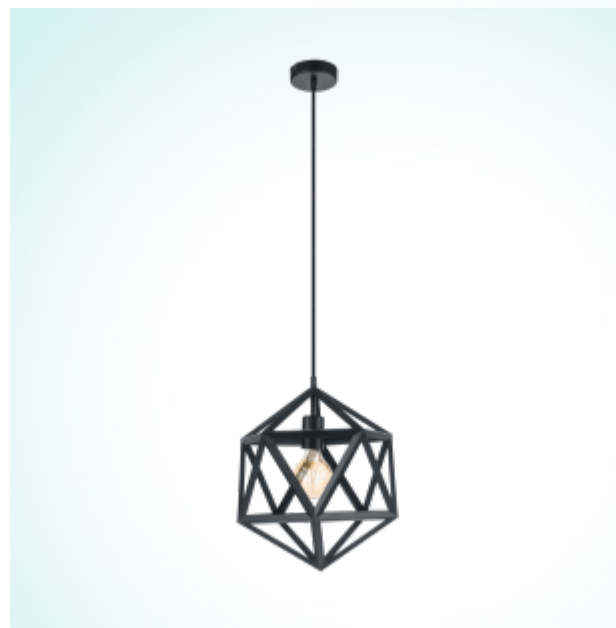

49761

EMBLETON

General Information

Article:	49761
Lighting Type:	pendant luminaire
Collection:	Trend
EAN Code:	9002759497613

Dimensions

Height:	1100 mm
Ø:	305 mm
Weight:	1.594 kg

Illuminant

Socket:	E27
Illuminant:	E27
Delivery:	excl.
Max. Wattage:	1x 60W
Suitable for:	A++ - E

Material & Colour

Enclosure Material:	steel
Enclosure Colour:	black

Technical Information

Protection Rating:	IP20
Protection Class:	2
Line Voltage:	220-240V,50/60Hz
Operation Voltage:	220-240V,50/60Hz

Technical changes reserved