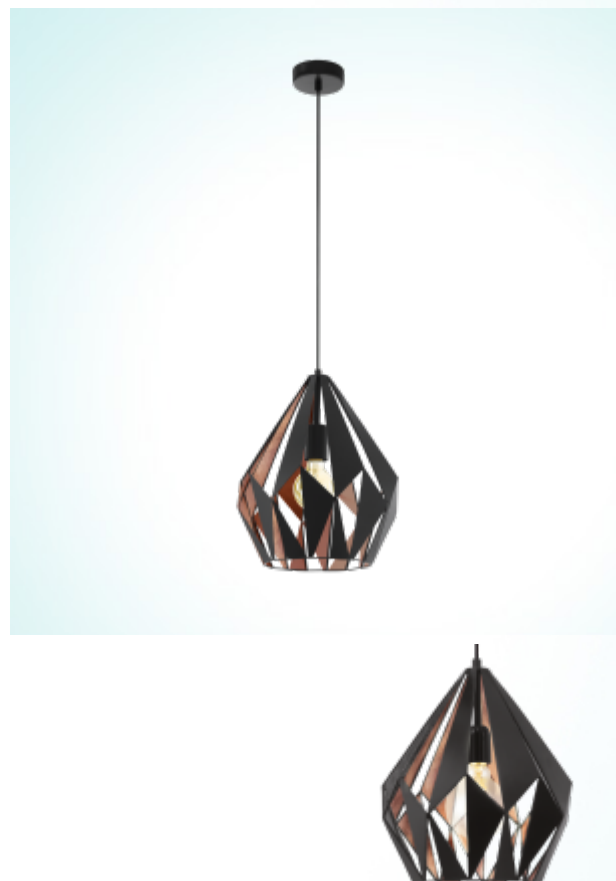

49254 CARLTON 1

General Information

Article:	49254
Lighting Type:	pendant luminaire
Collection:	Trend
EAN Code:	9002759492540

Dimensions

Height:	1100 mm
Ø:	310 mm
Weight:	2.169 kg

Illuminant

Socket:	E27
Illuminant:	E27
Delivery:	excl.
Max. Wattage:	1x 60W
Suitable for:	A++ - E

Material & Colour

Enclosure Material:	steel
Enclosure Colour:	black, copper
Cable Colour:	ZS

Technical Information

Protection Rating:	IP20
Protection Class:	2
Line Voltage:	220-240V,50/60Hz
Operation Voltage:	220-240V,50/60Hz