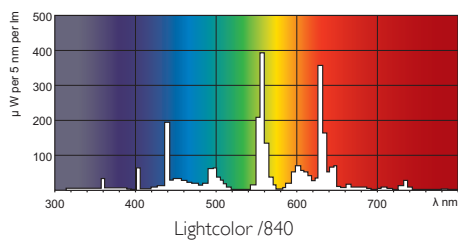

Photometric data