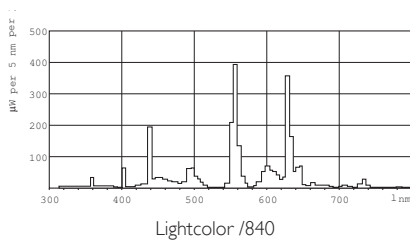

Photometric data