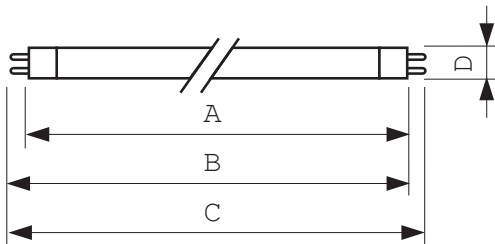

MASTER TL Mini Super 80

Order product name MST TL Mini 13W/840 1FM/
10X25CC
Pieces per pack 1
Packing configuration 10X25CC
Packs per outerbox 250
Bar code on pack -
EAN1 8711500716859
Bar code on inter-
mediate packing -
EAN2 8711500716866

Bar code on
outerbox - EAN3 8711500716873
Logistic code(s) -
12NC 928001508450
ILCOS code FD-13/40/1B-E-G5
Net weight per piece 40.200 gr

Dimensional drawing

MASTER TL Mini Super 80 13W/840 1FM

Product	A (Max)	B (Min)	B (Max)	C (Max)	D (Max)
TL 13W/840	516.9	521.6	524.0	531.1	16