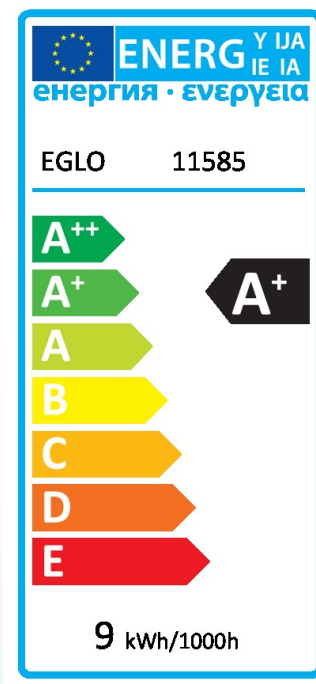

11585

General Features

Article:	11585
Lighting Type:	illuminant
Technology:	LED - HV
Socket:	E27
Shape:	E27-LED-A60
Energy Efficiency:	A+
kWh/1000h:	9
EAN Code:	9002759115852

Dimensions

Depth:	116 mm
Ø:	60 mm

Light Features

Nominal Luminous Flux:	806 lm
Rated Luminous Flux:	806 lm
Colour Temperature:	2700-6500K
Nominal Colour Rendering (CRI):	>80 Ra
Colour consistency Index:	<6

Switching Features

Dimmable:	yes
Starting Time:	0.5 sec
Warm-Up Time up to 60%:	1 sec
Switching Cycles:	15000

Technical Features

Nominal Current:	85 mA
Nominal Power:	9.0 W
Rated Power:	9.0 W
Comparison with Incandescent:	60 W
Power Factor:	0.50
Nominal Lifetime:	25000 h
Rated Lifetime:	25000 h
Ambient Temperature:	25 C°

Lumen Maintenance Factor

At end of nominal life:	0.70

LED

Technical changes reserved